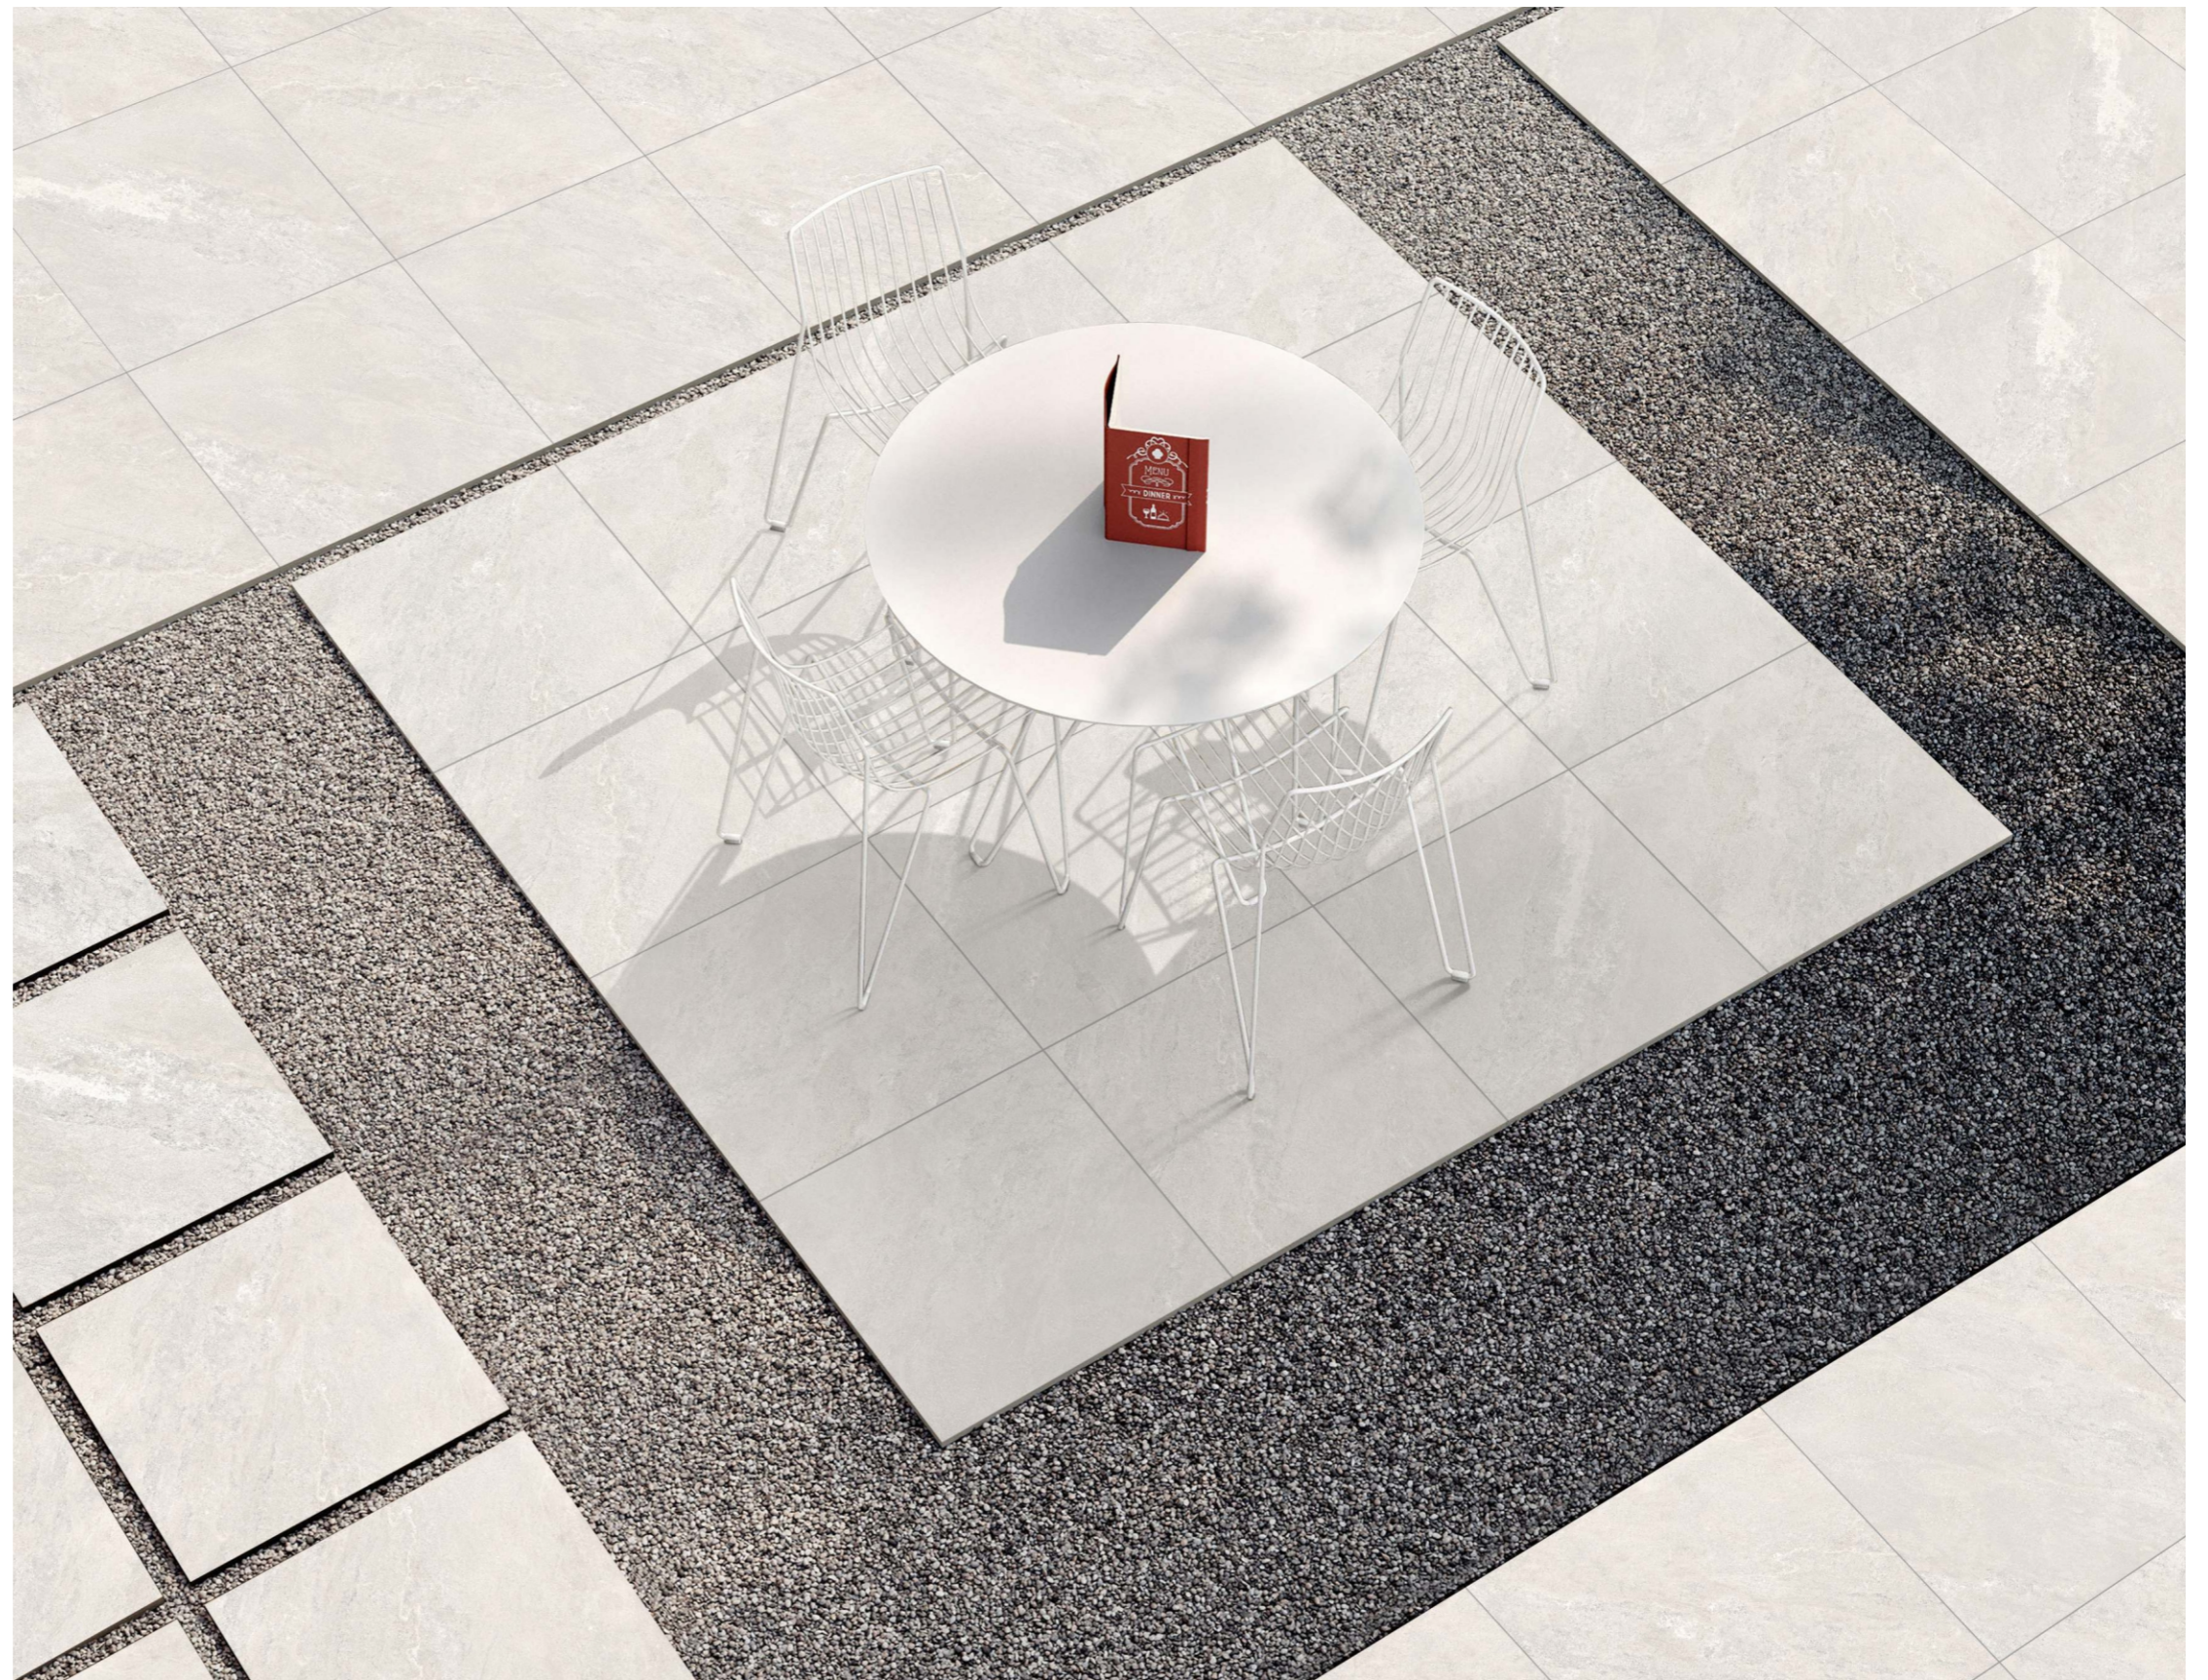

ROMOSO CERAMICA

DESIGN WITHOUT LIMITS

20 mm

Outdoor Tiles

Mountain White

Efficiently
generate
competitive
action

-  2cm Thickness
-  R11 Surface
-  Full Body
-  Anti-slip
-  Frost Proof
-  Tonal Variation
-  Low Water Absorption
-  Abrasion Resistance
-  Highly Durable
-  Eco Friendly

7001

60 x 60 cm

Mountain White 60x60cm

Premium 2cm Rectified Porcelain

Cosmic Ivory

Efficiently
generate
competitive
action

7002

60 x 60 cm

7005

60 x 60 cm

2cm
Thickness

Fossil Grey 60x60cm

Premium 2cm Rectified Porcelain

Quartz White

Efficiently
generate
competitive
action

- 20mm Thickness
- R11 Surface
- Full Body
- Anti-slip
- Frost Proof
- Tonal Variation
- Low Water Absorption
- Abrasion Resistance
- Highly Durable
- Eco Friendly